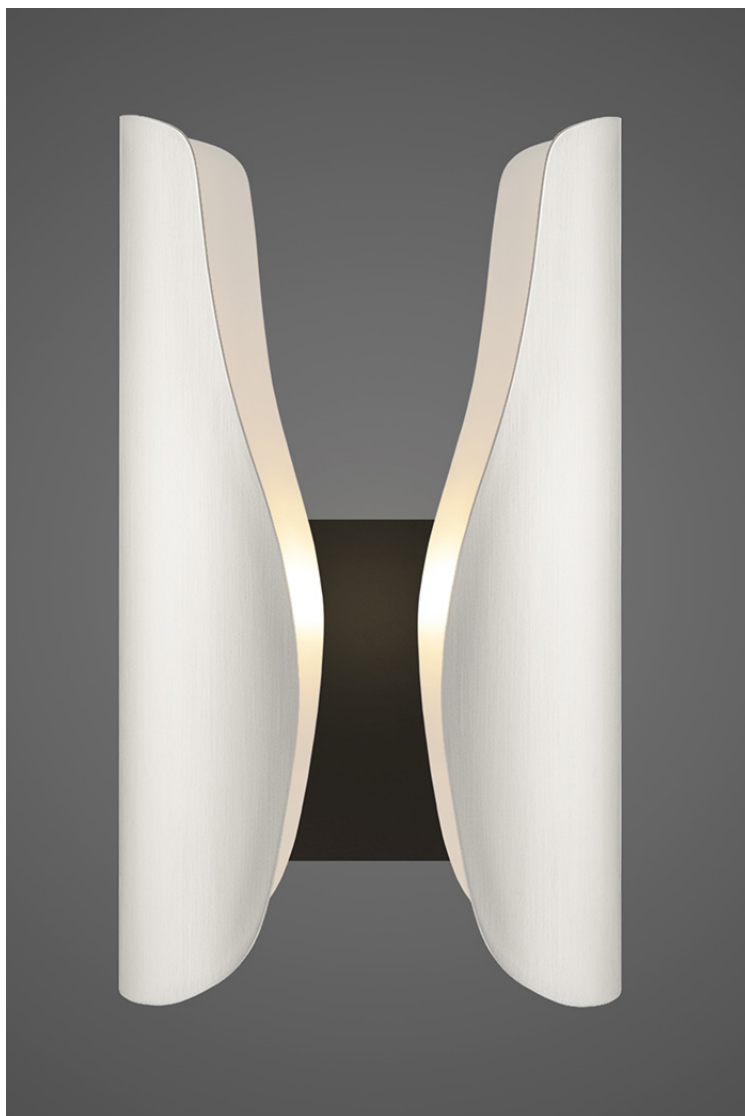

ORESTES SUAREZ
LIGHTING

LOTUS SCONCE - #107S

(White Powder Coat finish shown)

Material: Brass, Stainless Steel or Aluminum

Finishes Petals/Backplate: Satin Brass with Clear Coat, Antique Satin Brass with Clear Coat, Satin Stainless Steel; Black, White or Bronze Brown Powder Coat

PETALS Color Combinations with Satin Brass

Finish Inside: Black Antique Outside/Brass Inside with Clear Coat, Light Antique Satin Brass Outside/ Brass Inside with Clear Coat, Dark Antique Satin Brass Outside/Brass Inside with Clear Coat

Size: 8" width x 15" height x 4" depth / Includes 4" universal mount plate

Backplate: 6.5" wide x 5" ht. (5" to J-Box Center from bottom of Sconce Petal)

Can be Mounted with Petal Orientation Upward or Downward

(Variations in all Finishes are inherent in this handmade product)

(2 x 60 Watt LED Bulb Maximum / Included)