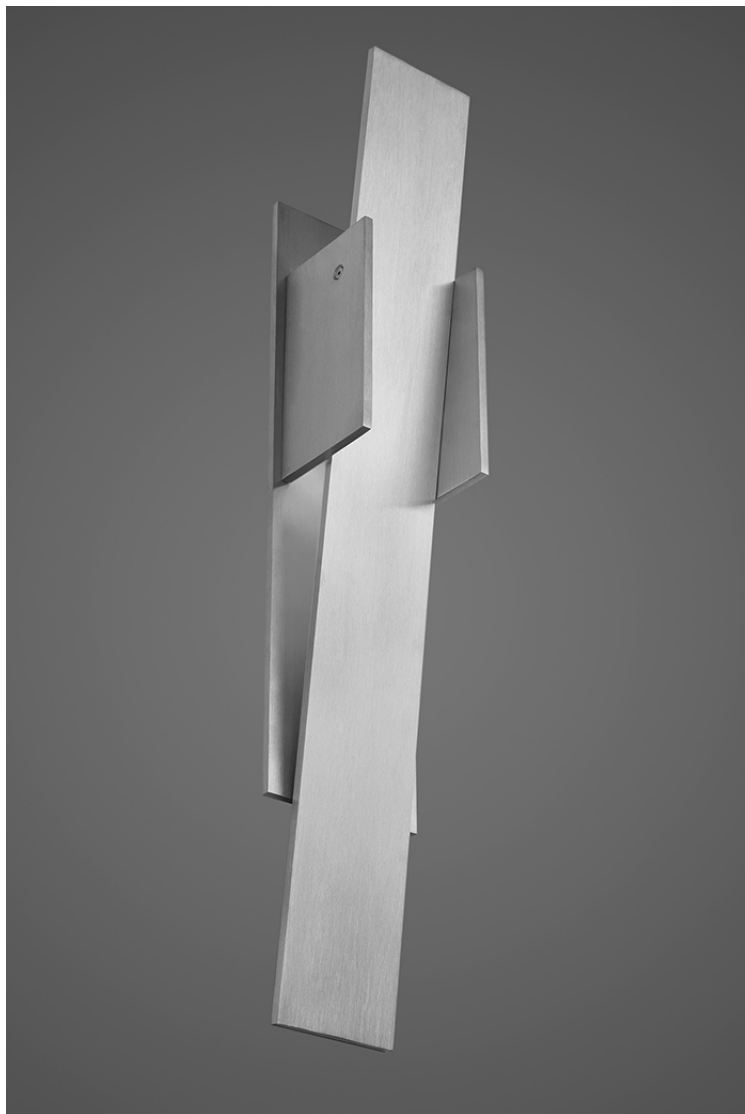

# ORESTES SUAREZ

### **SKALA SCONCE - #78S**

(Satin Stainless Steel finish shown)

**Material:** Aluminum, Brass or Stainless Steel

**Finishes:** Satin Brass with Clear Coat, Antique Satin Brass with Clear Coat, Satin Stainless Steel, Black, Bronze Brown or White Powder Coat

**Size:** 4" width x 22" ht. x 4" depth (4" projection)  
Includes 4" universal mount plate  
(9" to J-Box Center from top)

Optional finishes quoted upon request

(1 x 60 Watt Candelabra Incandescent or Equivalent Bulb Maximum)