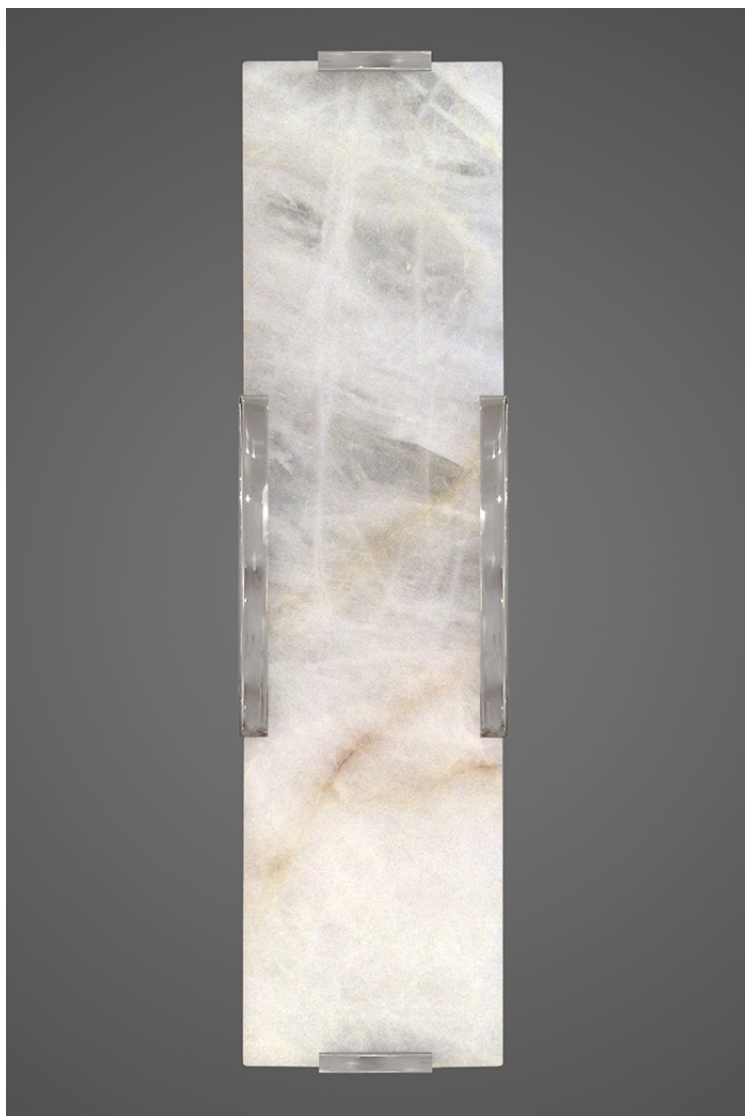

ORESTES SUAREZ

LIGHTING

GLACIARES SCONCE - #38S-D

(Polished Stainless Steel finish shown)

Material: Metal and Polished Quartz Crystal Stone or Etched Glass

Finishes Body: Black, Bronze Brown or White Powder Coat, Polished or Satin Stainless Steel, Satin Brass w/ clear coat

D. Vertical 4-Bracket Size: 4" backplate width / 5" front width x 4" depth x 18" ht. (4" projection) includes 4" universal plate (J-Box centered)

(Custom sizes quoted upon request)

(QUARTZ CRYSTAL STONE WILL VARY IN COLOR AND TEXTURE - some may contain bronze hues as part of the natural veins)

(Stone may chip slightly in the naturally occurring hairline fractures and should not be interpreted as a defect)

(Each piece is different)

Diffusers Are Included With This Sconce
- Vertical or Horizontal

(25 / 40 / 60 Watt Maximum - 4" Tubular Frosted or A15 – 3 x Bulbs)