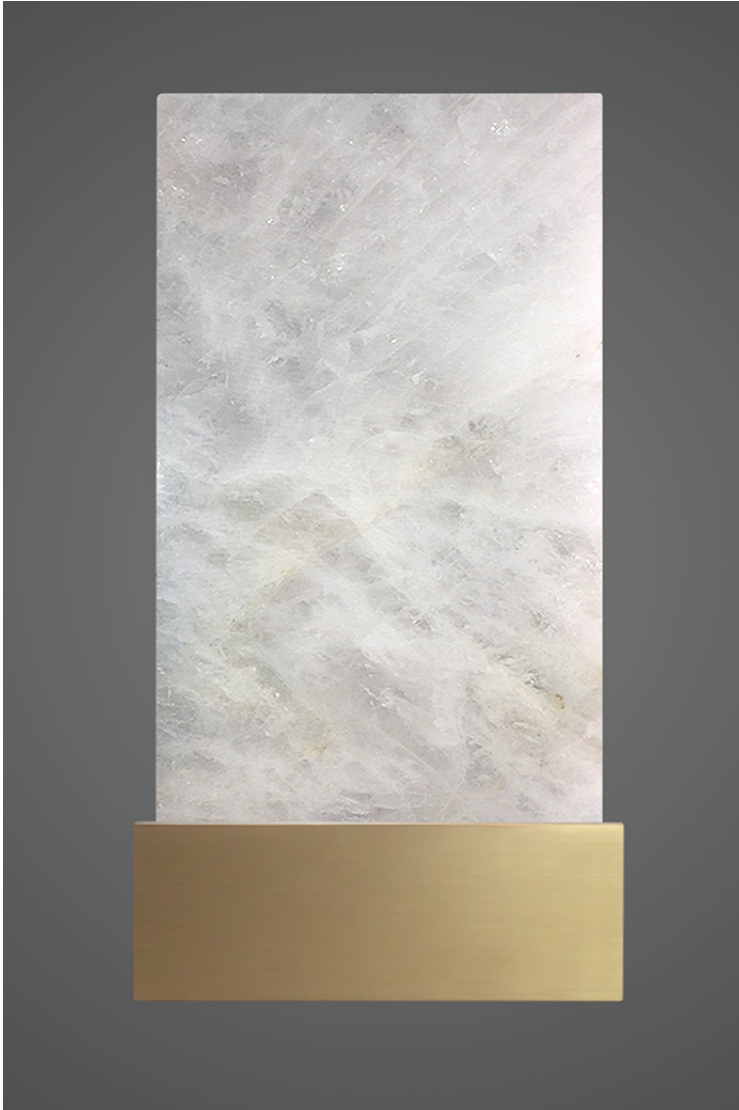

ORESTES SUAREZ

LIGHTING

GLACIARES SCONCE - #38S-A

(Satin Brass finish shown)

Material: Metal and Polished Quartz Crystal Stone or Etched Glass

Finishes Body: Black, Bronze Brown or White Powder Coat, Polished or Satin Stainless Steel, Satin Brass w/ clear coat

A. Vertical Single Bracket Size: 6.5" width x 4" depth x 14" ht. (4" projection) includes 4" universal plate (J-Box centered)

(Custom sizes quoted upon request)

(QUARTZ CRYSTAL STONE WILL VARY IN COLOR AND TEXTURE - some may contain bronze hues as part of the natural veins)

(Stone may chip slightly in the naturally occurring hairline fractures and should not be interpreted as a defect)

(Each piece is different)

Diffusers Are Included With This Sconce

- Vertical or Horizontal

(25 / 40 / 60 Watt Maximum - 4" Tubular Frosted or A15 – 2 x Bulbs)