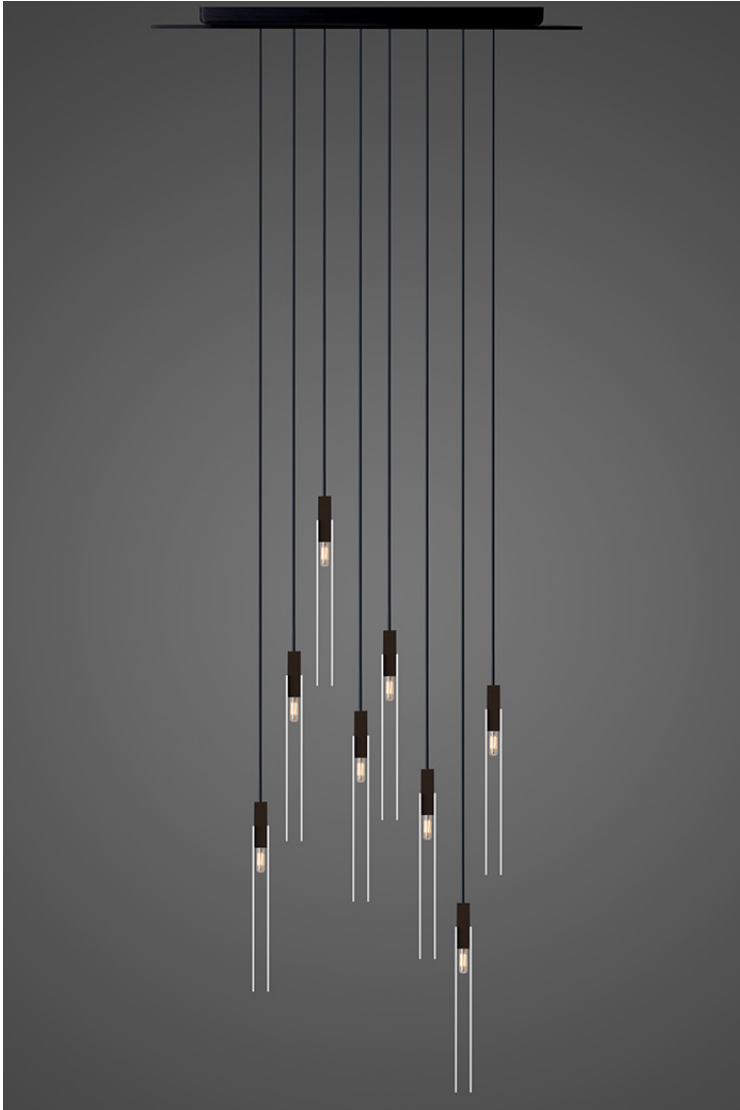

# ORESTES SUAREZ

### **ANDO PENDANT SERIES - #90P**

8 Quantity Pendant Array

**Material:** Aluminum | Low Iron Tempered Glass | Brass

**Finish Rectangular Tube & Canopy:** Bronze Brown Powder Coat

**Finish Wire:** Black

**Finishes Stems:** Clear Low Iron Tempered Glass, Etched Low Iron Tempered Glass, Satin Brass with Clear Coat

**Size Each Frame:** 1.5" x 1.5" x 14" length

**Size 8 Quantity Canopy:** 27" length x 5" width

**Standard Overall Drop:** 5' (Specify Drop, pricing for 5' drop or under standard Net)

Specify if Pendant will be placed in a straight level line or at varying drops under 5'. (Wire Attachment Parts are included for adjustment on site – cut and wired by Electrician)

(1 x 25 Watt T6 Tubular Incandescent or LED Bulb (LED Included) Maximum - E12 Socket)