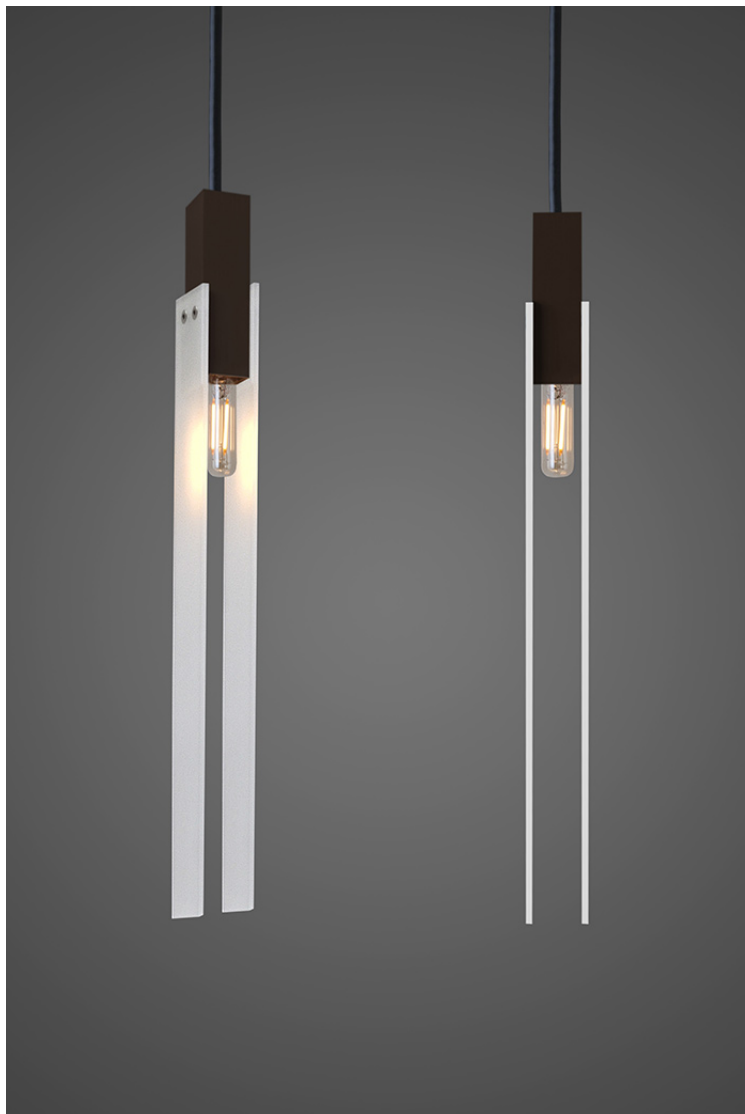

ORESTES SUAREZ
LIGHTING

ANDO PENDANT SERIES - #90P

1 Single Pendant

Material: Aluminum | Low Iron Tempered Glass | Brass

Finish Rectangular Tube & Canopy: Bronze Brown Powder Coat

Finish Wire: Black

Finishes Stems: Clear Low Iron Tempered Glass, Etched Low Iron Tempered Glass, Satin Brass with Clear Coat

Size Frame: 1.5" x 1.5" x 14" length

Size Single Canopy: 7" length x 5" width

Standard Overall Drop: 5' (Specify Drop, pricing for 5' drop or under standard Net)

(1 x 25 Watt T6 Tubular Incandescent or LED Bulb (LED Included) Maximum - E12 Socket)