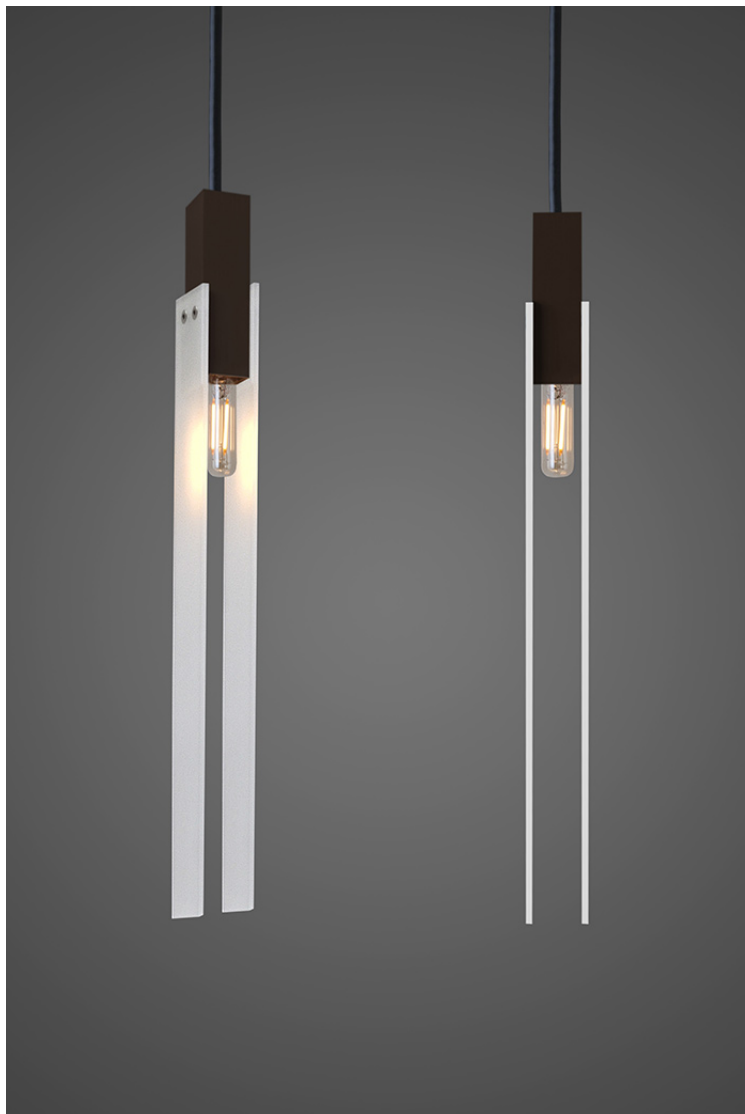

ORESTES SUAREZ

LIGHTING

ANDO PENDANT SERIES - #90P

1 Single Pendant

Material: Aluminum | Low Iron Tempered Glass | Brass

Finish Rectangular Tube & Canopy: Bronze Brown Powder Coat

Finish Wire: Black

Finishes Stems: Clear Low Iron Tempered Glass, Etched Low Iron Tempered Glass, Satin Brass with Clear Coat

Size Frame: 1.5" x 1.5" x 14" length

Size Single Canopy: 7" length x 5" width

Standard Overall Drop: 5' (Specify Drop, pricing for 5' drop or under standard Net)

(1 x 25 Watt T6 Tubular Incandescent or LED Bulb (LED Included) Maximum - E12 Socket)