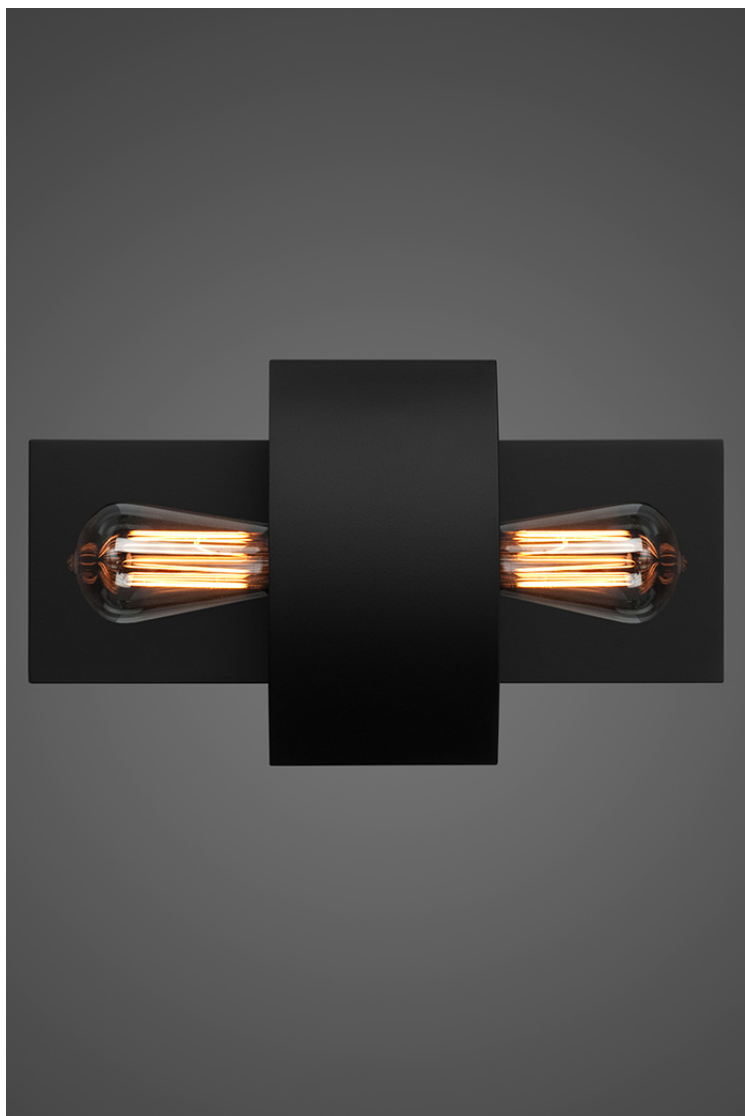

ORESTES SUAREZ
LIGHTING

STAGE SCONCE - #64S-B

Material: Aluminum Frame with 1 or 2 Filament 30 Watt Light Bulbs

Finishes: Black or Bronze Brown Powder Coat

Size Double Bulb Version

8" width x 14" ht x 3.5" depth (3.5" projection)
Includes 4" universal mount plate (J-Box Centered)
(2 x 30 Watt Filament Bulbs Included)
Mounted Horizontally or Vertically

Size Single Bulb Version

8" width x 14" ht x 3.5" depth (3.5" projection)
Includes 4" universal mount plate
(J-Box 3" to Center from Bottom or Top
Bulb Side Edge depending on Mount Orientation)
(1 x 30 Watt Filament Bulb Included)

Single Bulb Version can be Mounted with bulb
orientation Upward or Downward