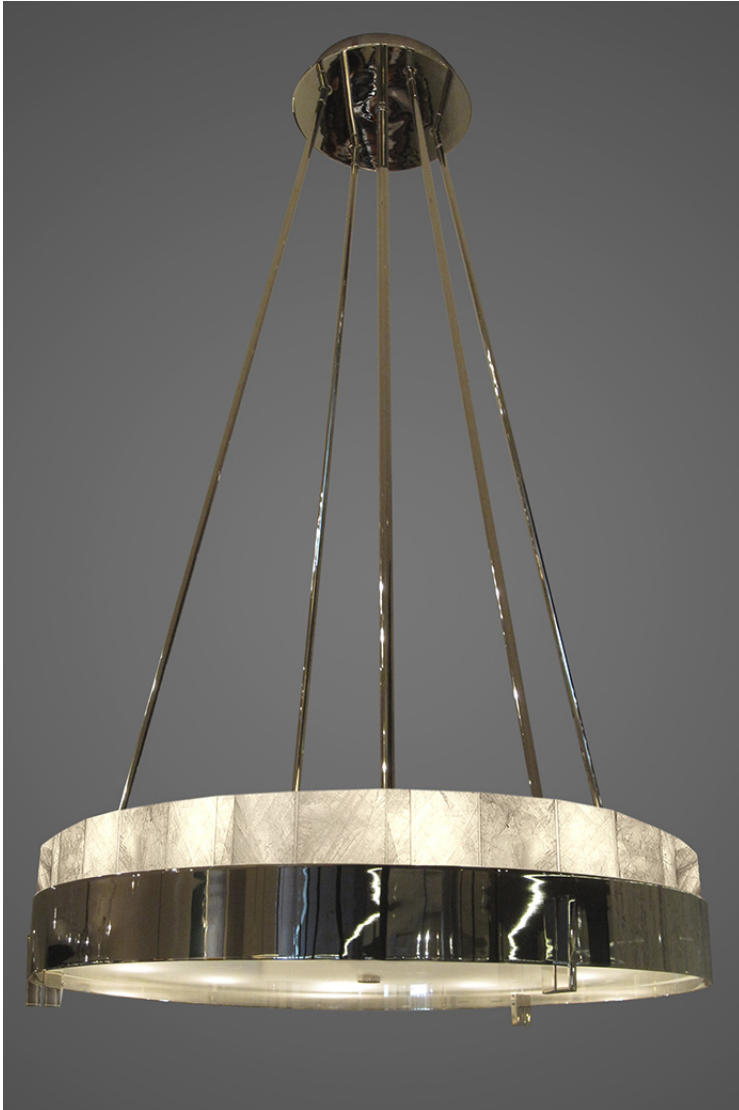

ORESTES SUAREZ

LIGHTING

PANORAMA GLACIARES - #62 - PENDANT

Material: Steel Frame / Quartz Crystal Stones or Onyx Stones

Finish Quartz: Polished Stones (**shown**)

Finish Onyx: Honed Onyx Stones
(shown with stainless steel hanging tubes)

Finish Frame: Black Powder Coat, Bronze Brown Powder Coat or White Powder Coat

Finish Frame: Polished or Satin Stainless Steel (solid stainless steel material)

Diffuser at bottom: Translucent White Frosted Tempered Glass

Size: 30" or 36" Body - Standard: Shown 36" diameter x 8" Ring Height including Stones

Canopy 12" diameter / Standard Overall Drop 5'
(**Specify Overall Drop**, pricing for 5' drop or under - standard)

(10 x 40 Watt A15 Shape Small Incandescent or LED Bulbs Maximum)