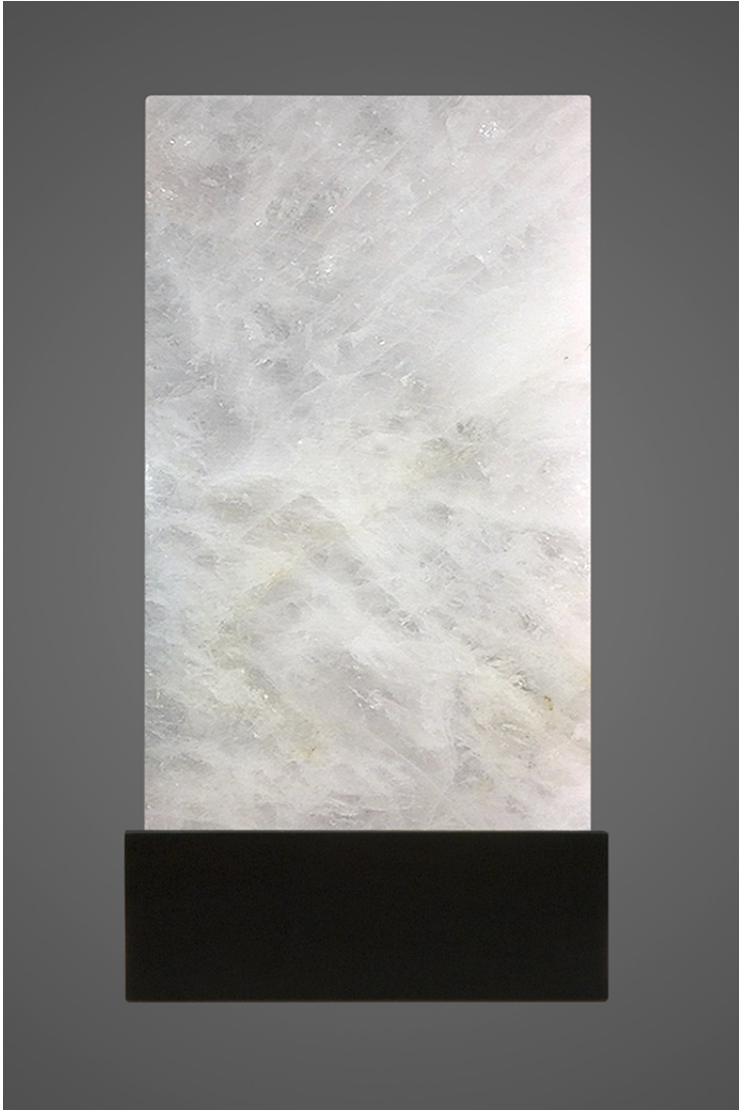

ORESTES SUAREZ
LIGHTING

GLACIARES SCONCE - #38S-A

(Black powder coat finish shown)

Material: Metal and Polished Quartz Crystal Stone or Etched Glass

Finishes Body: Black, Bronze Brown or White Powder Coat, Polished or Satin Stainless Steel, Satin Brass w/ clear coat

A. Vertical Single Bracket Size: 6.5" width x 4" depth x 14" ht. (4" projection) includes 4" universal plate (J-Box centered)

(Custom sizes quoted upon request)

(QUARTZ CRYSTAL STONE WILL VARY IN COLOR AND TEXTURE - some may contain bronze hues as part of the natural veins)

(Stone may chip slightly in the naturally occurring hairline fractures and should not be interpreted as a defect)

(Each piece is different)

Diffusers Are Included With This Sconce

- Vertical or Horizontal

(25 / 40 / 60 Watt Maximum - 4" Tubular Frosted or A15 – 2 x Bulbs)